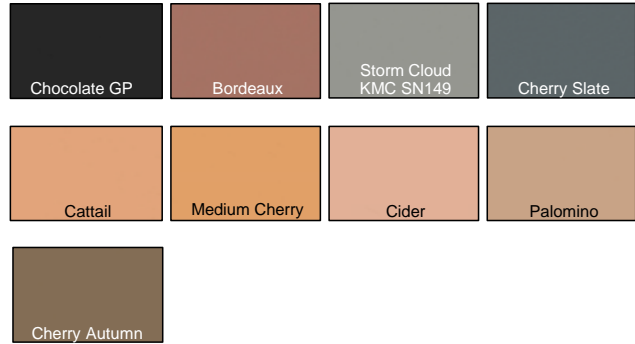

NEW PRODUCTS

PO Box 22000, Hickory, NC 28603 • Customer Service: Toll Free 800-545-0047 • www.mohawkfinishing.com

Tone Finish Toner

- M101-0184 Chocolate GP
- M101-0201 Bordeaux
- M101-0211 Storm Cloud KMC SN149
- M101-0215 Cherry Slate
- M101-0263 Cattail
- M101-0264 Medium Cherry
- M101-0265 Cider
- M101-0266 Palomino
- M101-0267 Cherry Autumn

Colored Lacquer Enamel Aerosol

- M104-0210 London Skyline KMC PT175
- M104-4226 Brigett

Leather Repair Basecoat

- M109-3017 Chicago Blue

Sand Thru Stick

- M211-0016 Honey
- M211-0017 Oregano
- M211-0018 Harvest
- M211-0019 Butterscotch

M293-0001 Mocha Java Glaze 1068150
 M293-0002 Tuscan (Sumatra) 15752017 Oyster
 M293-0004 Desert (Toasted) 15752041
 M293-4001 Ebony/Black 9731200BKH

Background Marker Touch-Up

M294-0078 Brook Trout
 M294-0213 Lagoon
 M294-0247 Dover White SWP
 M294-0262 Rocky Mountain Sky
 M294-0263 Cattail
 M294-0264 Medium Cherry
 M294-0265 Cider
 M294-0266 Palomino
 M294-0268 Light Greige SWP
 M294-0269 Hale Navy SWP
 M294-0270 Mid Greige SWP
 M294-0273 Gauntlet Gray SWP
 M294-0276 Naval SWP
 M294-0277 Gray Paper SWP
 M294-0278 Dark Greige SWP
 M294-0280 Black SWP
 M294-0283 Jasper SWP*
 M294-0284 Heron Plume SWP*
 M294-0285 Cedar SWP*

- M561-000 Bordeaux
- M561-057 Green
- M561-059 Yellow
- M561-060 Orange
- M561-224 Black
- M561-242 Red
- M561-249 Perfect Brown
- M561-414 Blue

Patchal® Putty

- M734-0079 Husk
- M734-0081 Suede
- M734-0210 London Skyline KMC FL075
- M734-0211 Storm Cloud KMC FL249