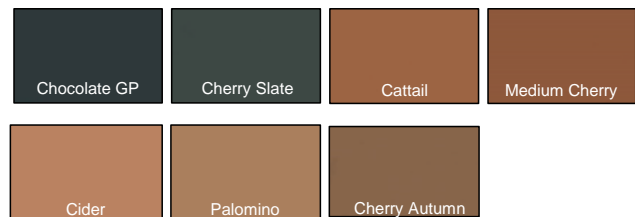

Blendal Stick

M340-0097 Rainwater